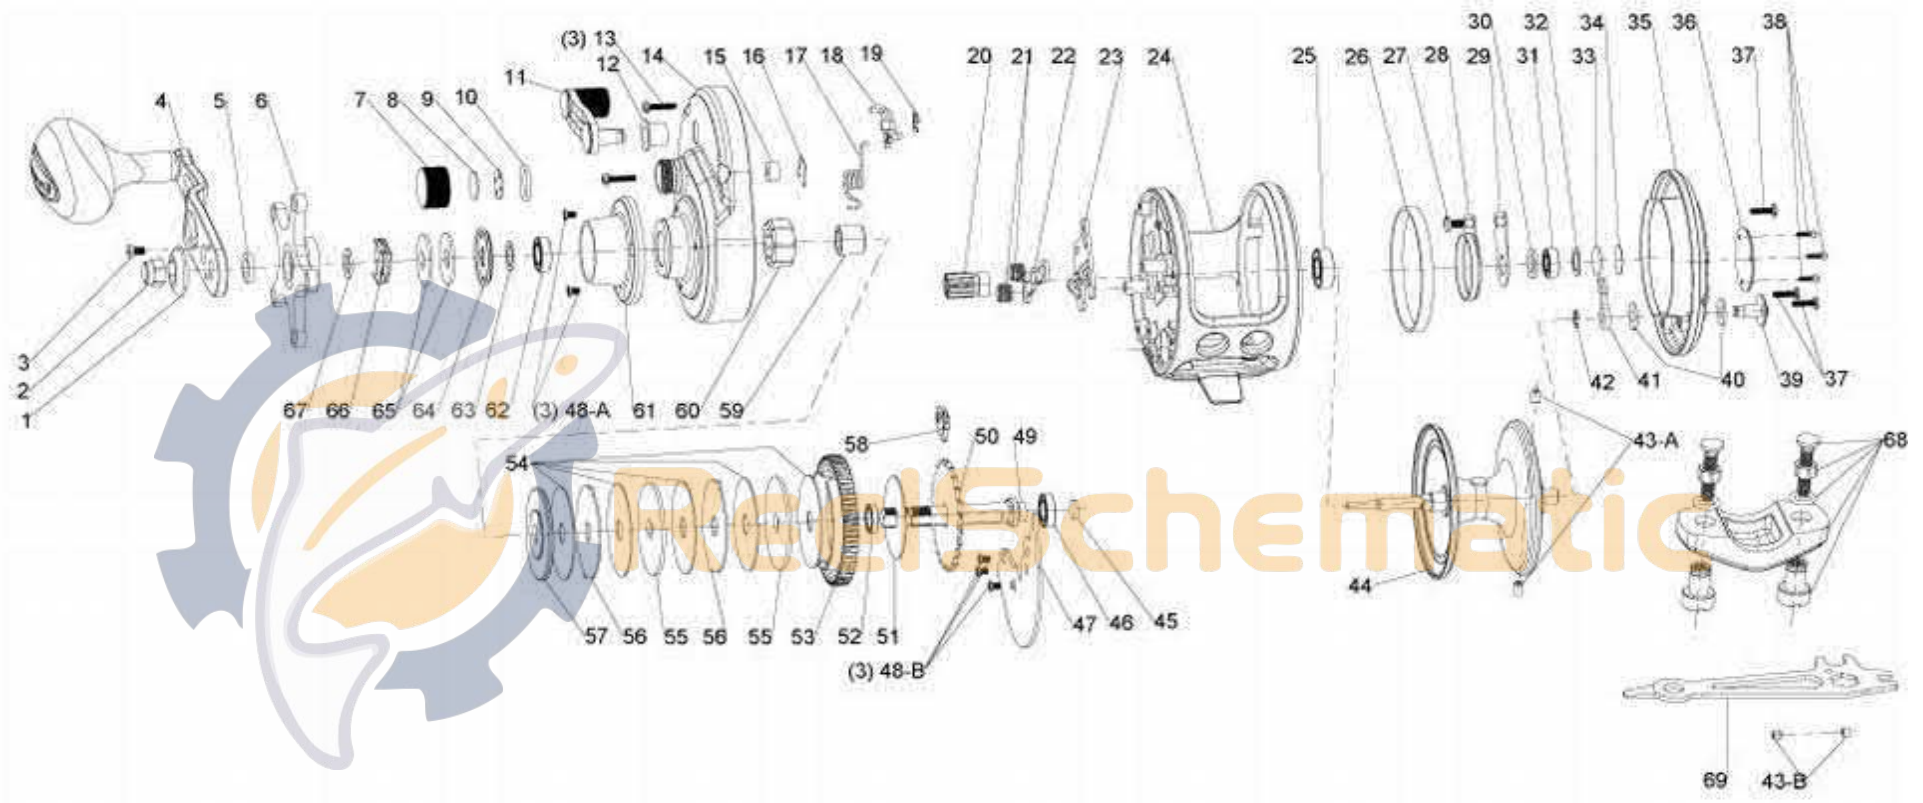

FIN-NOR®

LEGENDARY TACKLE SINCE 1933

Lethal LTC20H

FIN-NOR[®]

LEGENDARY TACKLE SINCE 1933

Lethal LTC20H

Fin_Nor Lethal Reel

Key No.	Description	Part No.	Qty.	Key No.	Description	Part No.	Qty.
		LTC20H				LTC20H	
1	HANDLE NUT PLATE	SF034-01	1	37	COVER SCREW	RF057-02	3
2	HANDLE NUT	RF003-01	1	38	SCREW	N/A	0
3	HANDLE NUT SCREW	RF065-01	1	39	SPOOL CLICK BUTTON	RF109-01	1
4	CRANK HANDLE ASSY	RF318-03	1	40	CLICK BUTTON WASHER	RF081-01	2
5	SPACER	RF094-01	1	41	SPOOL CLICK PAWL	RF108-01	1
6	DRAG STAR ASSY	RF355-03	1	42	RETAINER RING - SPOOL CLICK	RF020-01	1
7	SPOOL TENSION CAP	RF033-02	1	43-A	BRAKE SLEEVE	RF044-01	2
8	SPACER "A"	RF032-01	1	43-B	BRAKE SLEEVE	RF044-02	2
9	SPACER "B"	RF082-01	1	44	SPOOL ASSY	SF321-05	1
10	O RING	RF101-01	1	45	DRIVE SHAFT PAD (FELT)	RF155-01	1
11	CLUTCH LEVER ASSY	RF309-02	1	46	BALL BEARING	SF117-01	1
12	CLUTCH LEVER COLLAR	RF160-01	1	47	DRIVE SHAFT RETAINER	RF002-51	1
13	COVER SCREW	RF057-01	3	48-A	SCREW	RF107-01	3
14	RIGHT SIDE COVER ASSY	RF324-08	1	48-B	SCREW	RF107-01	3
15	BUSHING	RF088-02	1	49	DRIVE SHAFT	RF008-02	1
16	BUSHING RETAINER	RF080-01	1	50	A/R/ RATCHET	RF091-01	1
17	CLUTCH SPRING	RF104-01	1	51	DRAG WASHER "B"	RF111-01	1
18	CLUTCH CAM ASSY	RF384-01	1	52	BALL BEARING	TF117-01	1
19	RETAINER RING - CLUTCH LEVER	RF092-01	1	53	DRIVE GEAR	RF012-02	1
20	PINION	RF011-02	1	54	DRAG WASHER "A" (FRICTION)	RF059-03	5
21	YOKE SPRING	RF040-01	2	55	KEYED DRAG WASHER	RF045-01	2
22	YOKE	RF025-01	1	56	TABBED DRAG WASHER	RF048-01	2
23	YOKE PLATE	RF039-01	1	57	SPRING WASHER	RF046-01	1
24	FRAME ASSEMBLY	SF301-02	1	58	A/R PAWL ASSY	RF363-01	1
25	BALL BEARING	RF058-02	1	59	CLUTCH SLEEVE	RF159-01	1
26	CENTRIFUGAL BRAKE RING	RF042-01	1	60	CLUTCH	RF131-01	1
27	SPOOL CLICK SPRING SCREW	RF053-01	1	61	HOOD	RF027-03	1
28	SPOOL CLICK SPRING	RF022-01	1	62	BALL BEARING	RF058-01	1
29	BEARING RETAINER	RF129-01	1	63	BEARING WASHER	RF121-01	1
30	BEARING WASHER "D" (FELT)	RF122-01	1	64	SEAL	AA166-01	1
31	BALL BEARING	RF017-01	1	65	SPRING WASHER	RF046-02	2
32	BEARING WASHER "C"	RF035-02	1	66	CLICK SPRING ASSEMBLY	RF314-01	1
33	BEARING WASHER "B"	RF038-01	1	67	BEARING WASHER	RF121-02	1
34	BEARING WASHER "A"	RF035-01	1	68	KIT - ROD CLAMP	RF4154-01	1
35	PALM SIDE COVER ASSY	RF323-02	1	69	WRENCH	RF113-01	1
36	MEDALLION	N/A	0				